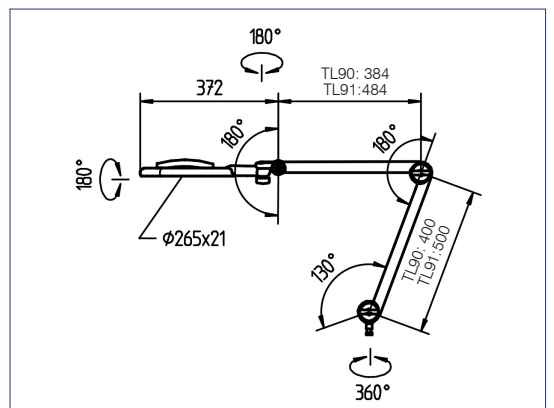

Description

The TL90 and TL91 are high performance magnifying lights that utilise premium LEDs to illuminate a 6" wide-angle, distortion-free lens. Innovative balanced-arm technology allows for easy adjustment and precise positioning while six independent swivel joints turn up to 90 degrees in every direction.

Specifications

Lamp type.....	LED
Colour temperature.....	3700-4000 K
Color rendering index.....(CRI)=	90
Lens dimensions.....	Ø 160 mm (6.3")
Lens diopters.....	3.5
Included add-on lens.....	Dimensions Ø 31.5 mm (1.24") / Diopters: 8
Technology.....	Multi stage switchable; continuously dimmable multi-function switch
Luminaire body details.....	Material: Plastic / Colour: black / Lamp cover: Acrylic satine
Tubular sections details.....	Material anodized aluminum / Colour: Silver
Arm length.....	TL90: 31" / TL91: 39"
Arm adjustment.....	Spring-balanced
Electrical specification.....	Plug-in transformer / connected load 100-240V; 50/60 Hz
	Power consumption approx. 14 W
System of protection.....	IP 20. Class of protection II
Weight.....	2.7 kg (6 lbs) approx.
Mains lead length.....	3.4 m (11 ft). Socket type UK as standard, others upon request
Mounting.....	Table clamp supplied as standard. Perfo or wall clamp optional.
Special features.....	Segment switched LED

Features

- Professional magnifier luminaire with premium LEDs
- 6" diameter wide-angle, scratch-resistant glass lens
- Spring-balanced arm for easy adjustments
- 3.5d+8d magnification (add-on lens inc with both models)
- TL90: 31" arm length / TL91: 39" arm length
- 40 % energy savings compared to fluorescents
- 50,000 hours maintenance-free LED life
- 100 % to 10 % dimming by touch
- ETL/cETL approved
- Bench clamp included

Ordering Information

- TL90High Performance LED Magnification Light with 31 " arm length
 TL91High Performance LED Magnification Light with 39 " arm length

Due to continuous development Time Electronics reserves the right to change specifications without prior notice.