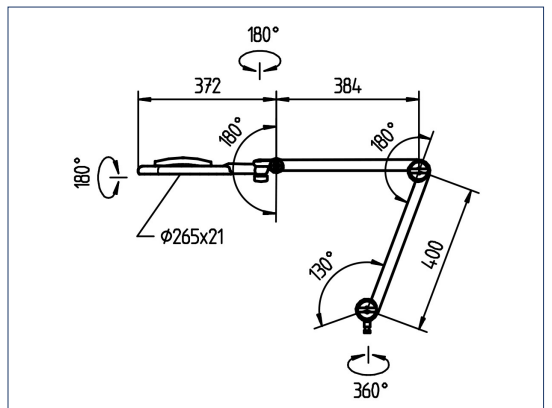

**Specifications**

Fitted with.....48 x LED  
 Colour temperature..... 3700-4000 K  
 Color rendering index.....(CRI)=90  
 Lens dimensions.....Ø 160 mm (6.3")  
 Lens diopters..... 3.5  
 Included add-on lens..... Dimensions Ø 31.5 mm (1.24") / Diopters: 8  
 Technology ..... Multi stage switchable; continuously dimmable multi-function switch  
 Luminaire body details ..... Material: Plastic / Colour: black / Lamp cover: Acrylic satine  
 Tubular sections details ..... Material anodized aluminum / Colour: Silver  
 Arm length..... TL90: 31" / TL91: 39"  
 Arm adjustment ..... Spring-balanced  
 Electrical specification ..... Plug-in transformer / connected load 100-240V; 50/60 Hz  
 Power consumption approx. 14 W  
 System of protection..... IP 20. Class of protection II  
 Weight ..... 2.7 kg (6 lbs) approx.  
 Mains lead length ..... 3.4 m (11 ft). Socket type UK as standard, others upon request  
 Mounting ..... Table clamp supplied as standard. Perfo or wall clamp optional.  
 Special features ..... Segment switched LED

**Features**

- 48 premium LEDs
- 6 " diameter wide-angle, scratch-resistant glass lens
- Spring-balanced arm for easy adjustments
- 3.5d+8d magnification (add-on lens inc with both models)
- TL90: 31" arm length / TL91: 39 " arm length
- 40 % energy savings compared to fluorescents
- 50,000 hours maintenance-free LED life
- 100 % to 10 % dimming by touch
- ETL/cETL approved
- Bench clamp included

**Ordering Information**

TL90 .....High Performance LED Magnification Light with 31 " arm length  
 TL91 .....High Performance LED Magnification Light with 39 " arm length

*Due to continuous development Time Electronics reserves the right to change specifications without prior notice.*